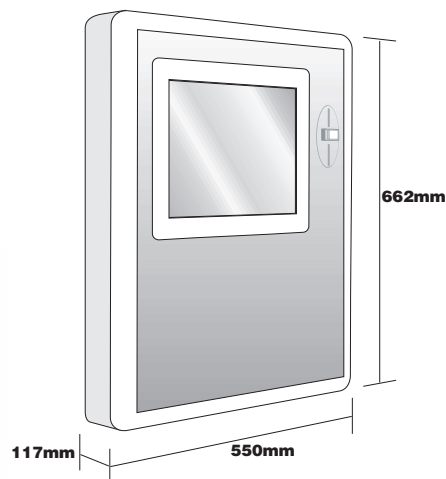

This wall mount machine is the most compact and lightweight model available anywhere, belying its feature packed status. Including Sound Leisure's Intelligent Music Management System (IMMS), enabling it to select the most appropriate music on-site without operator involvement and our tried and tested touch screen interface which is commonly regarded as the simplest available. The attractive cabinet is crafted in stylish yet understated satin aluminium finish, which blends ideally with any decor.

The 'Music On Line' is also available as a remote selector, which can be connected to any of the machines in Sound Leisure's Digital Audio and Video range.

Features:

- The most compact and lightweight model available
- Stunning satin aluminium cabinet
- CD based track download. Alternative remote delivery options available
- Includes Sound Leisure's 'Intelligent Music Management System' (IMMS)
- All the latest tracks - often before general release
- Unparalleled advertising capability
- Simple to use touch-screen interface for customers and engineers
- Comprehensive data management system, data retrieval via telephone line or floppy disk
- Comprehensive range of remote selectors available
- Feature packed, easy to programme BGM incorporating 10 timers
- Available as a remote selector to interface with any product in the Sound Leisure audio / video jukebox range

SOUND LEISURE LTD

39 Ings Road, Leeds, Yorkshire LS9 9EW England
T: 44 (0) 113 2175000 F: 44 (0) 113 2175003 E: sales@sound-leisure.com

www.sound-leisure.com